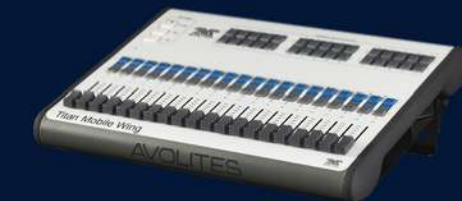

CONTROL DE LUCES

AVOLITES TIGER TOUCH II
AVOLITES TITAN MOBILE
AVOLITES QUARZ